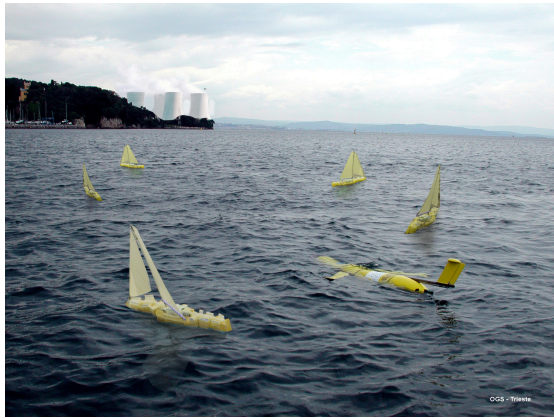

Protei : Vision

SENSE

1m Arduino + Android

PLAY

1m Remote control

CLEAN

6m Arduino + Android

RACE