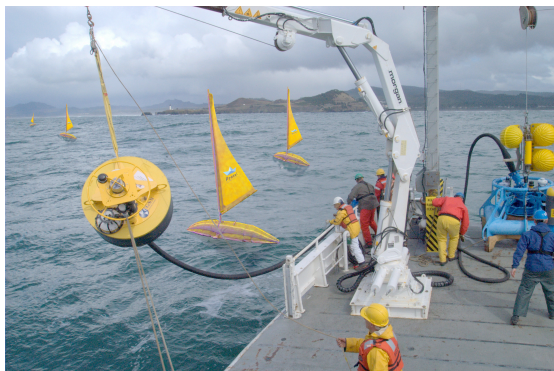

Protei : Vision

SENSE

1m Arduino + Android

PLAY

1m Remote control

CLEAN

6m Arduino + Android

RACE

6m Manned